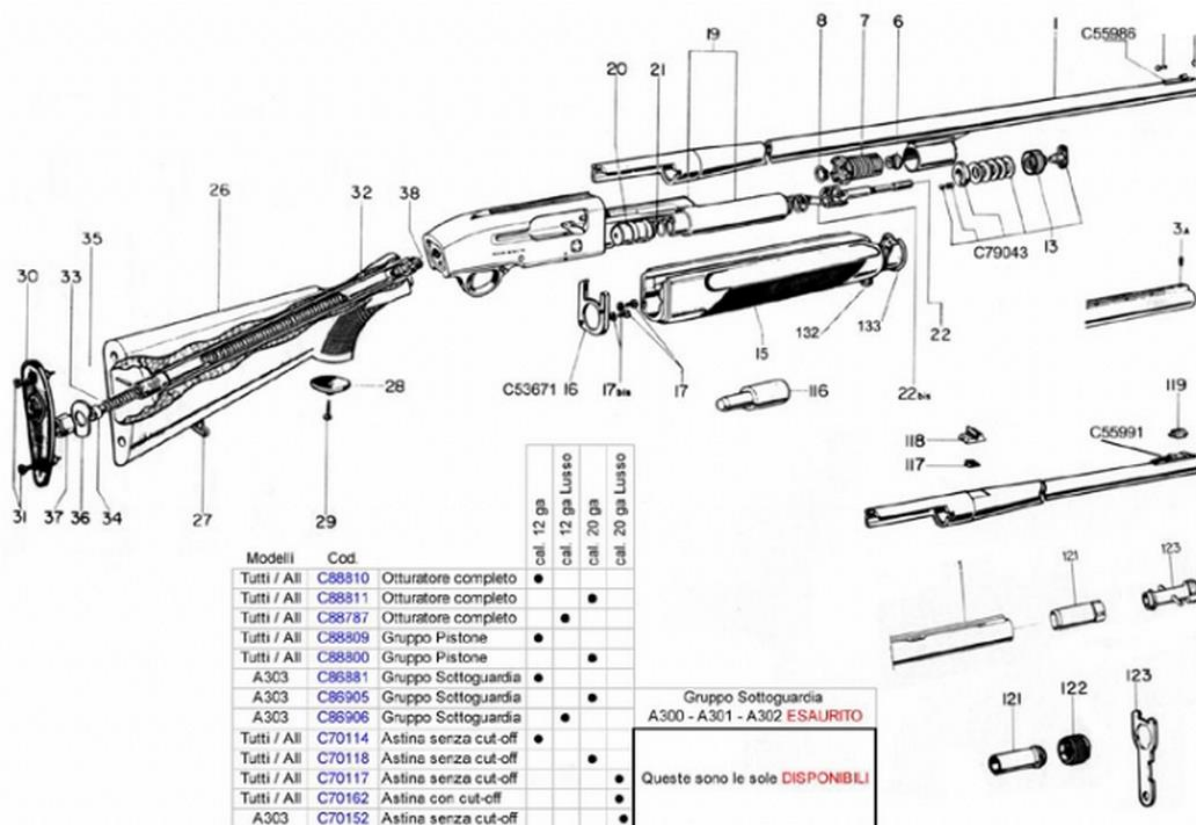

# BERETTA A300/1/2/3 SERIES 12GA

| CODE | DESCRIPTION | PRICE        | DISCOUNT |
|------|-------------|--------------|----------|
| 0    | C53671      | COVER FOREND | 4,80 €   |
| 0    | C55986      | SIGHT STAND  | 3,40 €   |
| 0    | C55991      | SIGHT STAND  | 3,40 €   |
| 0    | C70114      | FORE-END     | 126,67 € |
| 0    | C70117      | FORE-END     | 126,67 € |
| 0    | C70118      | FORE-END     | 143,60 € |
| 0    | C70152      | FORE-END     | 0,00 €   |